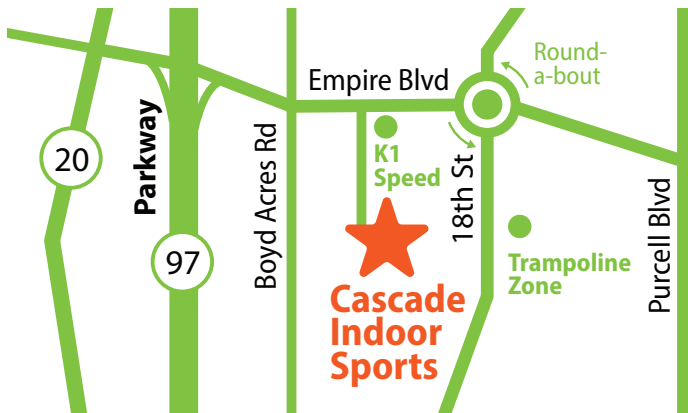

Located at

YOU'RE INVITED
 to a PARTY!
YOU'RE INVITED
 to a PARTY!
THE BIGGER
Party!

Come climb, crawl, slide & explore because

Come climb, crawl, slide & explore because

YOU'RE INVITED

to a PARTY!

FROM:

TO:

20775 High Desert Lane, Bend, Oregon

IN GENERAL

Take the Empire Avenue exit off the Parkway, follow for less than 1 mile, turn right onto High Desert Lane.

FROM REDMOND/SISTERS

Exit Bend Parkway onto 3rd Ave turn left onto Empire. Turn right onto High Desert Lane after 1 mile.

FROM SOUTH BEND

Exit Bend Parkway at Empire Rd. Take right onto Empire, follow for less than 1 mile turn right onto High Desert Lane.

PLEASE JOIN US AS WE CELEBRATE THE BIRTHDAY OF

Date

Time

Let my parents know you can come! RSVP at: